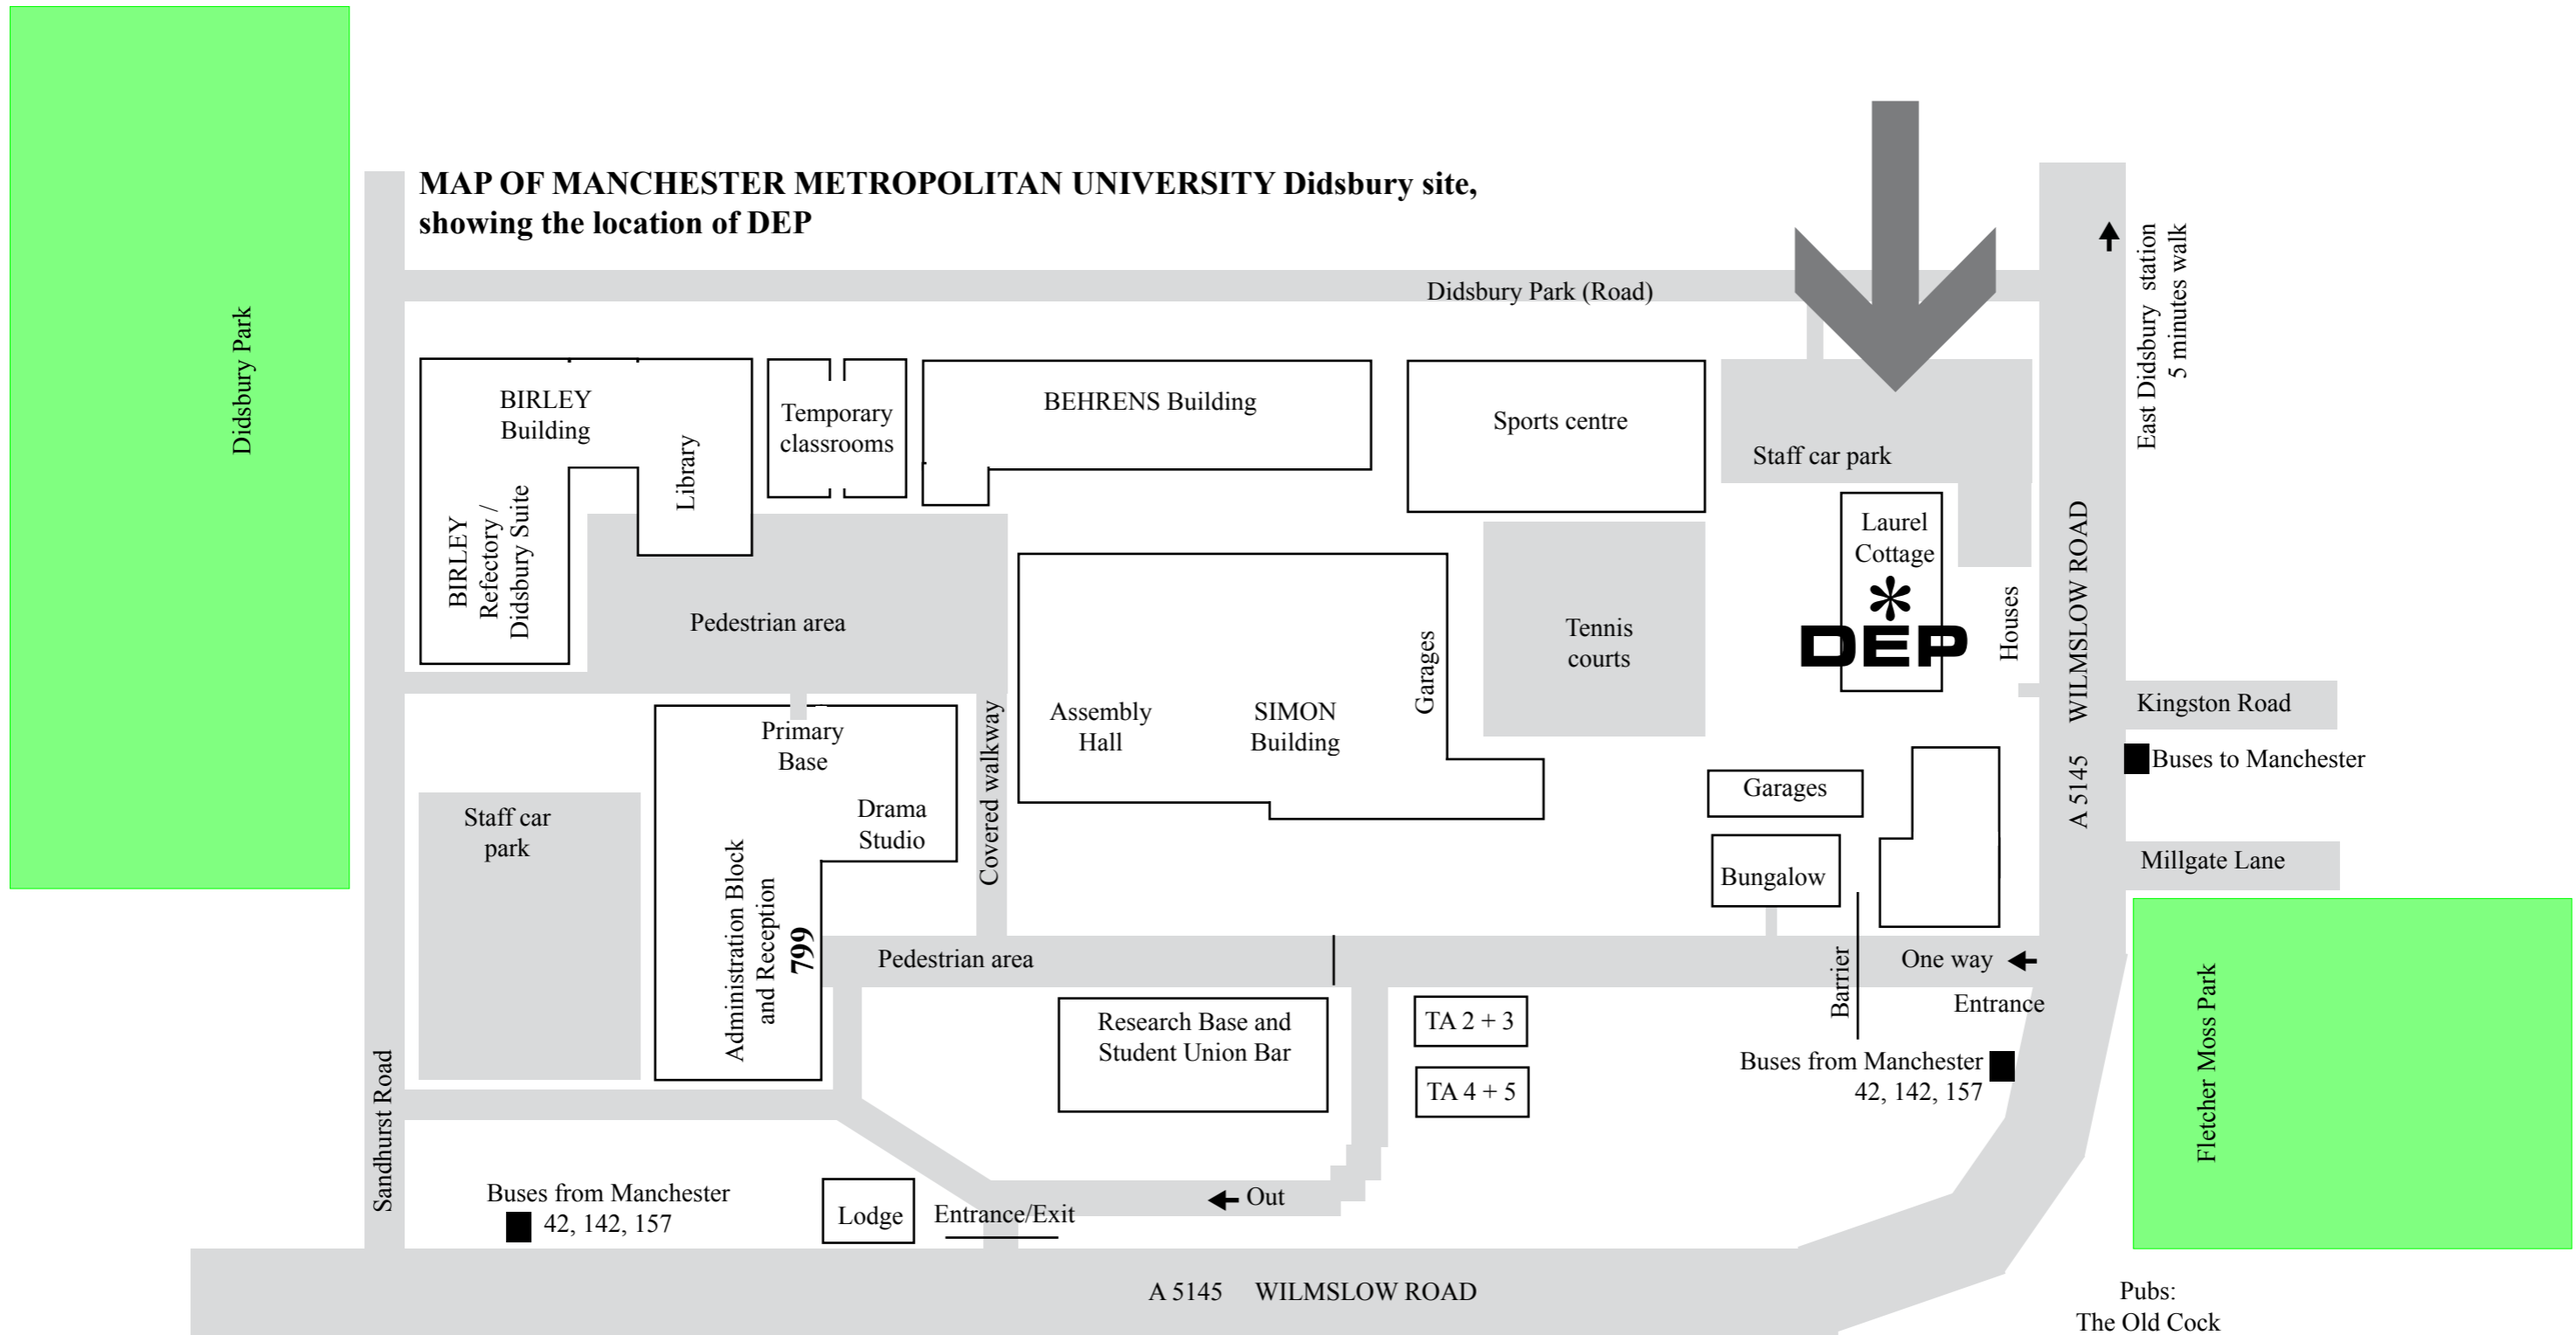

**MAP OF MANCHESTER METROPOLITAN UNIVERSITY Didsbury site,  
showing the location of DEP**

■ Buses to Manchester  
42, 142, 157

← Manchester city centre 8 km

Pubs:  
The Old Cock  
The Didsbury

**DEP** inspiration  
resources  
training  
for a just and sustainable world

DEP's Resource Centre is open on Tuesday, Wednesday, Thursday 12.00 - 5.30, or by appointment

Parsonage Gardens